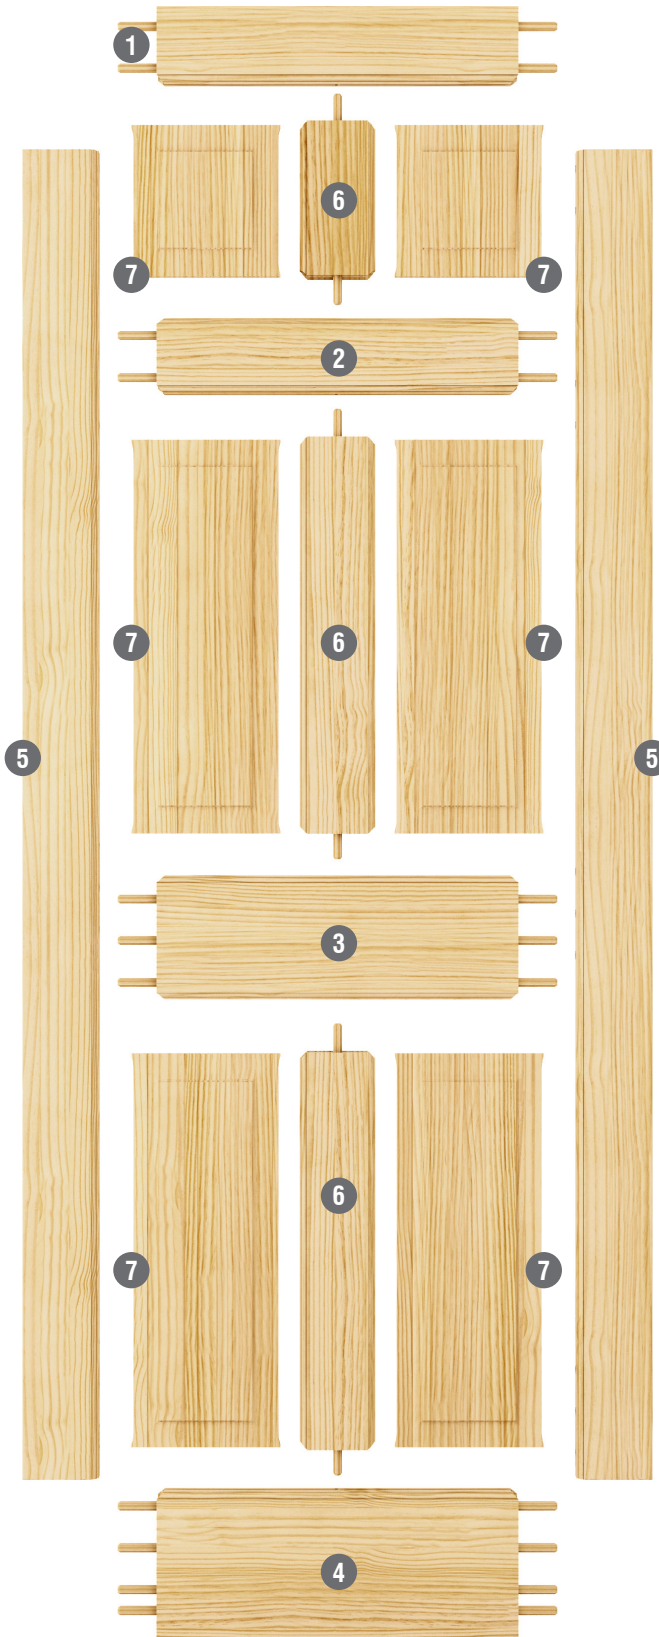

Door Components

Componentes de Puertas

Componentes de Portas

1. Top Rail
Traviesa Superior
Travessa Superior
2. Cross Rail
Traviesa Sup. Central
Travessa Sup. Central
3. Lock Rail
Traviesa Central
Travessa Central
4. Bottom Rail
Traviesa Inferior
Travessa Inferior
5. Stile
Larguero
Montante
6. Mullion
Larguero Central
Montante Central
7. Raised Panel
Panel Rebajado
Painel Rebaixado

WF COLONIAL 35 mm (1 3/8") Six Panel 19 mm Raised SGL-2S
"Standard" VG Ovolo Sticking - White

The Images shown in this catalogue are merely illustrative. All products may incur slight alterations or modifications without any prior notice.